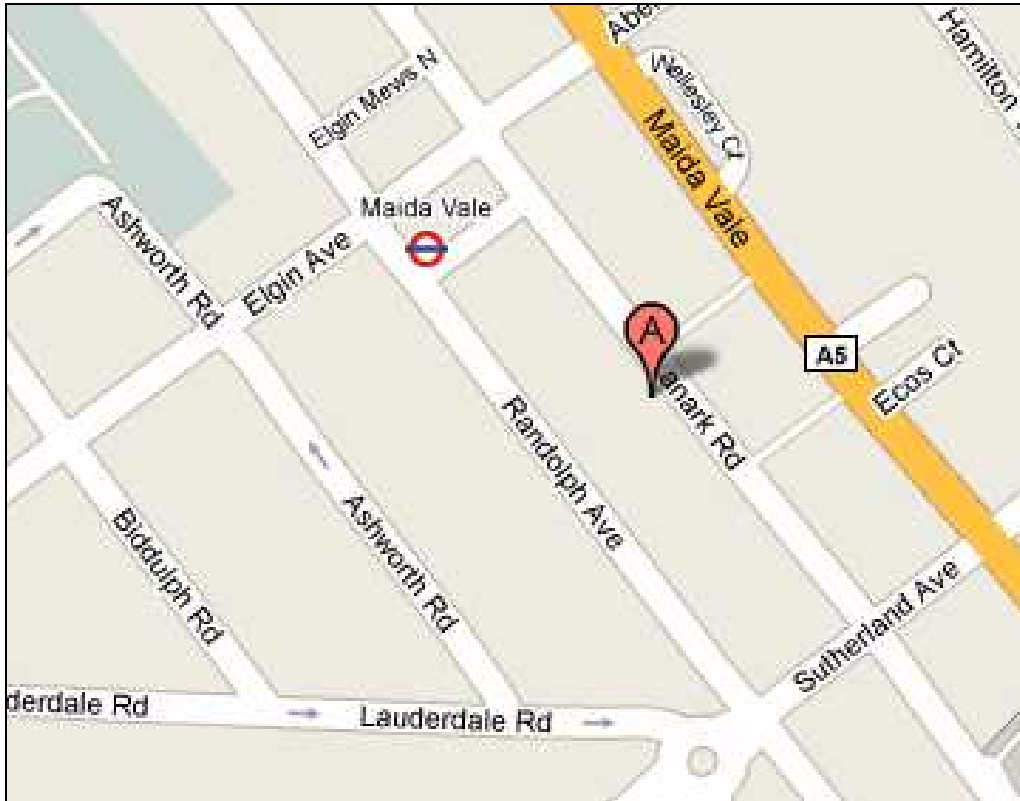

Westminster BSF Project
STG - St Georges School Site Office
Lanark Road, W9 1RB

Directions from BYUK Head Office
(39 York Road, SE1 7NQ – Lanark Road, W9 1RB)

Travelling by Underground: 

From Waterloo Station take the **Bakerloo line** northbound towards Harrow & Wealdstone and disembark at **Maida Vale** station. Alternatively, take the **Jubilee line** to Baker street and **change** for the **Bakerloo line**, following guidance above.

At **Maida Vale** station, you will exit at **Elgin Avenue**. Turn right out of the station and left down Lanark Road, past the pub on the corner. Keep walking until you see the path running up to the right of the white and red hoardings. The entrance is on your left.

Travelling by Bus: 

Buses operate from Maida Vale Station to Lanark road. You can take either the **Bus 98** towards Willesden Bus Garage, **Bus 332** towards Brent Park Tesco and **Bus 16** towards Cricklewood or Longley way. Disembark at **Carlton Vale**, turn Left into **Carlton Lane** and then turn Left into **Lanark Road**.